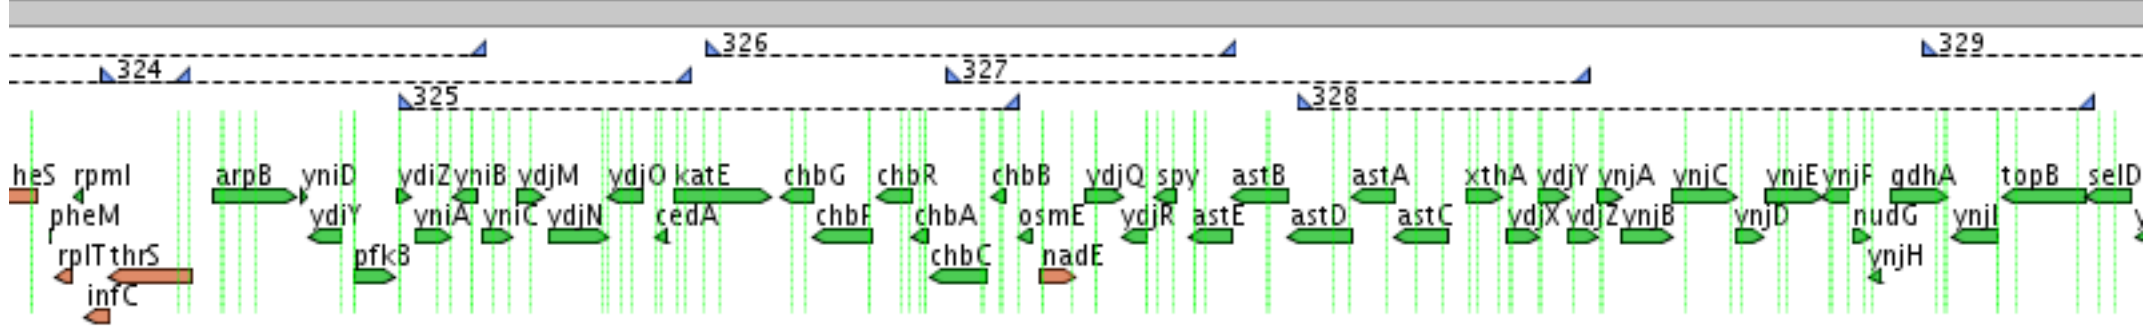

1800.0(38.74) 1825.0(39.28) 1850.0KBP(39.82min)